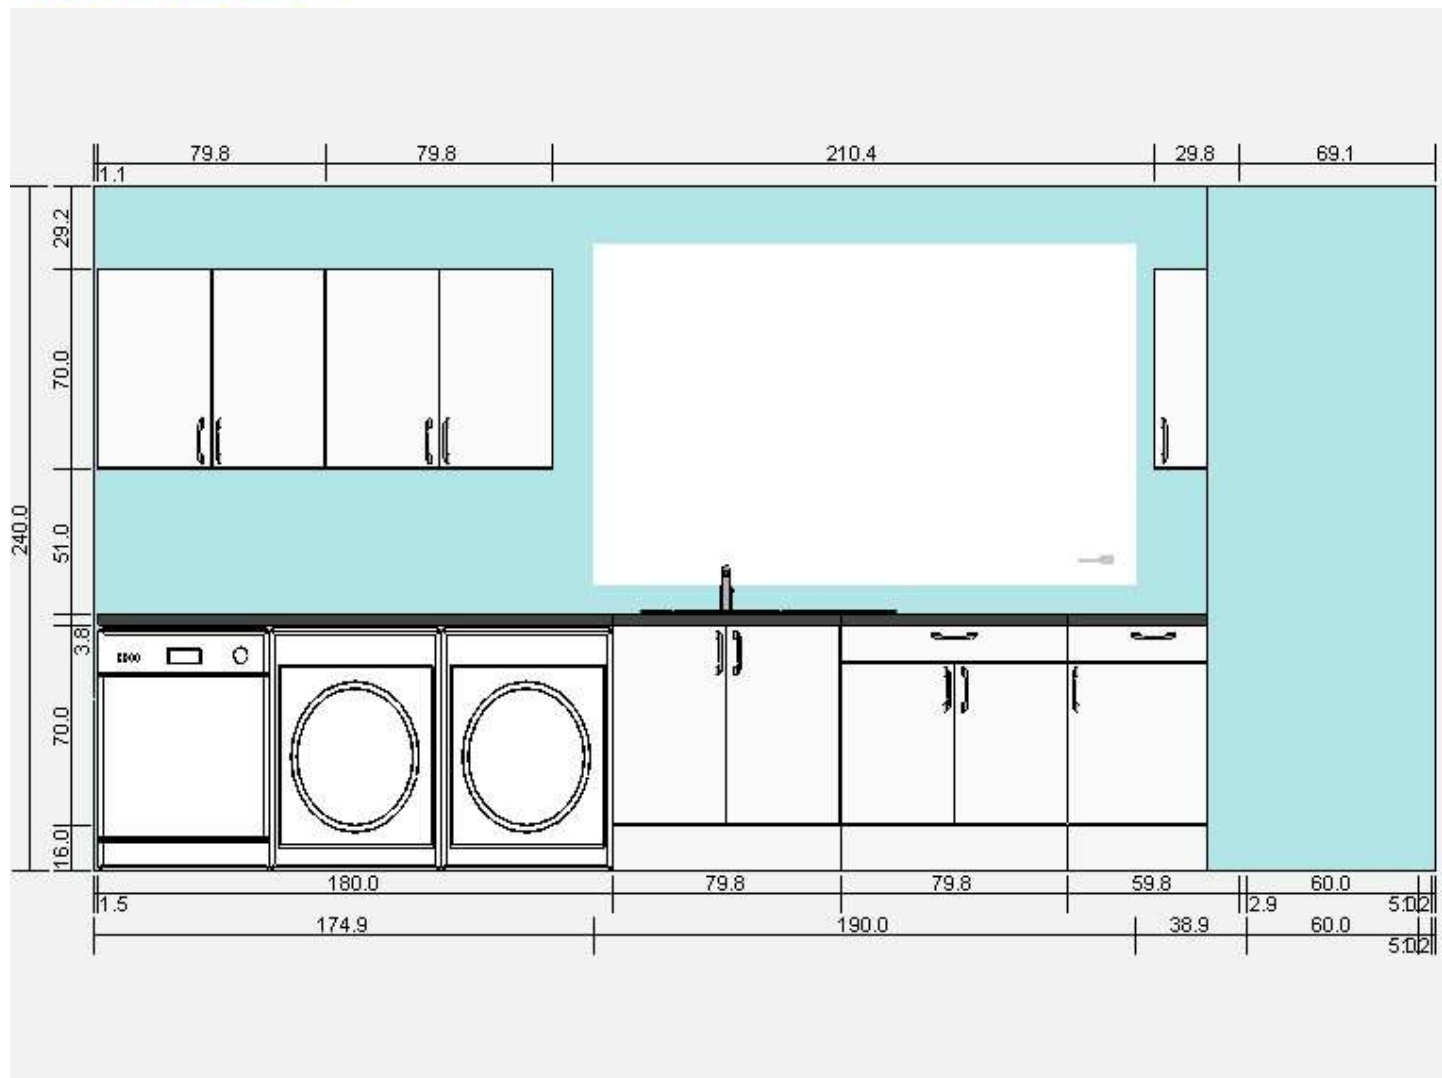

Kitchen 2011 - North Wall
0000-0484-0251

All measurement in cm