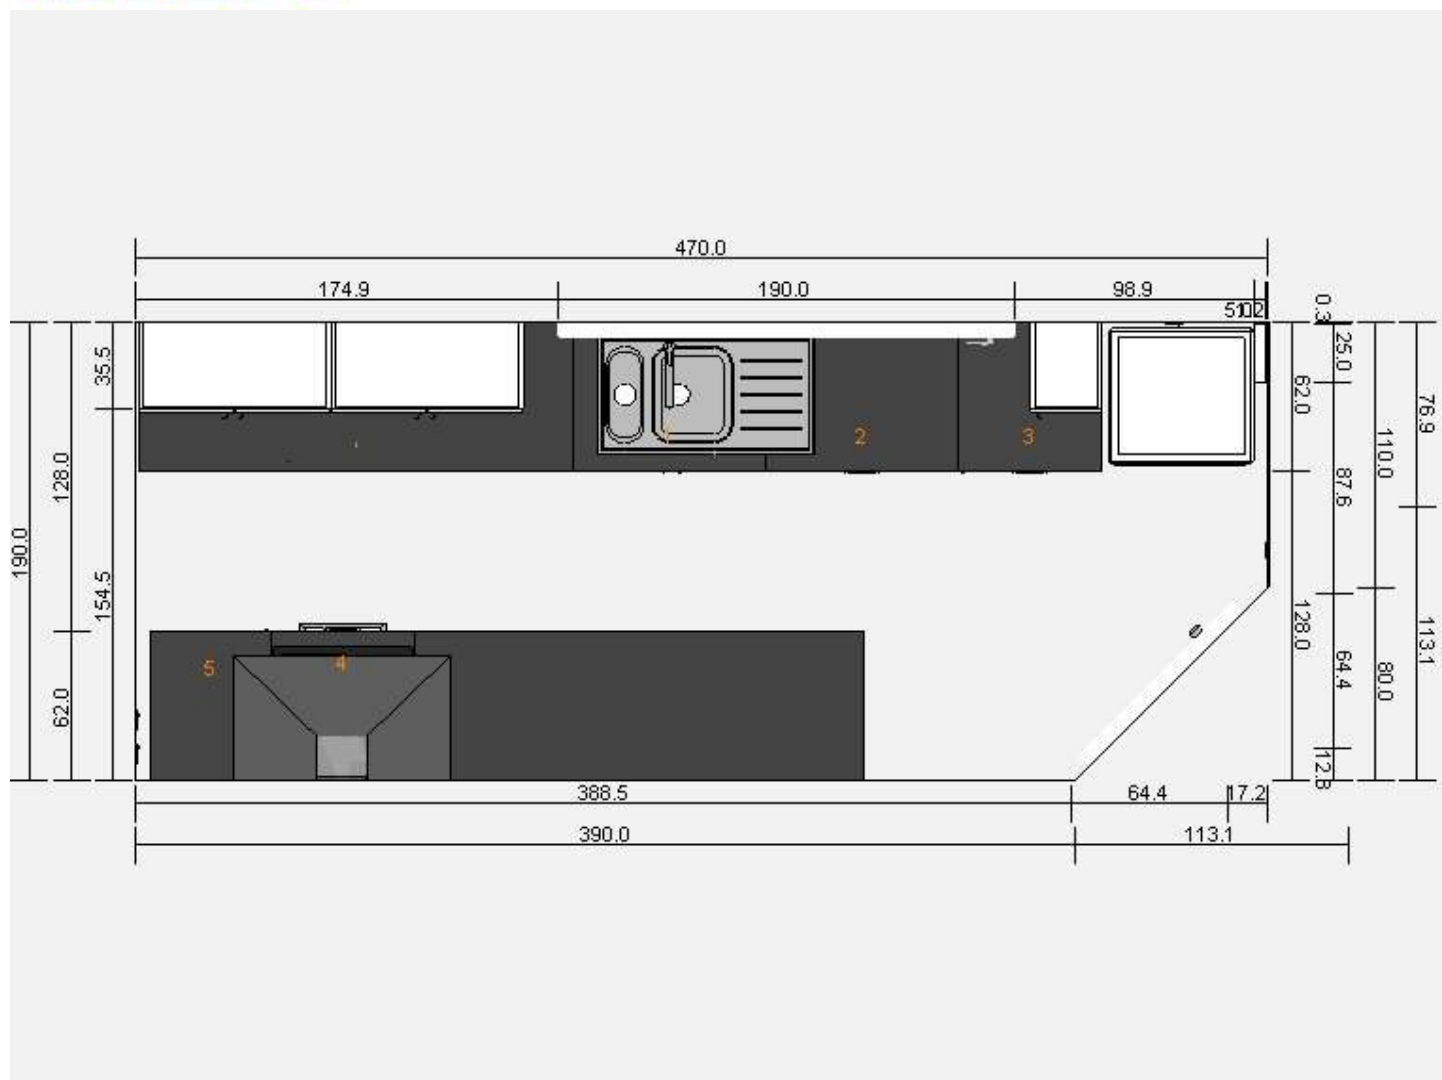

Kitchen 2011 - South/West Wall
0000-0484-0251

All measurement in cm

Kitchen 2011 - North Wall
0000-0484-0251

All measurement in cm

Kitchen 2011 - Plan View
0000-0484-0251

All measurement in cm

Kitchen 2011 - 3D View
0000-0484-0251